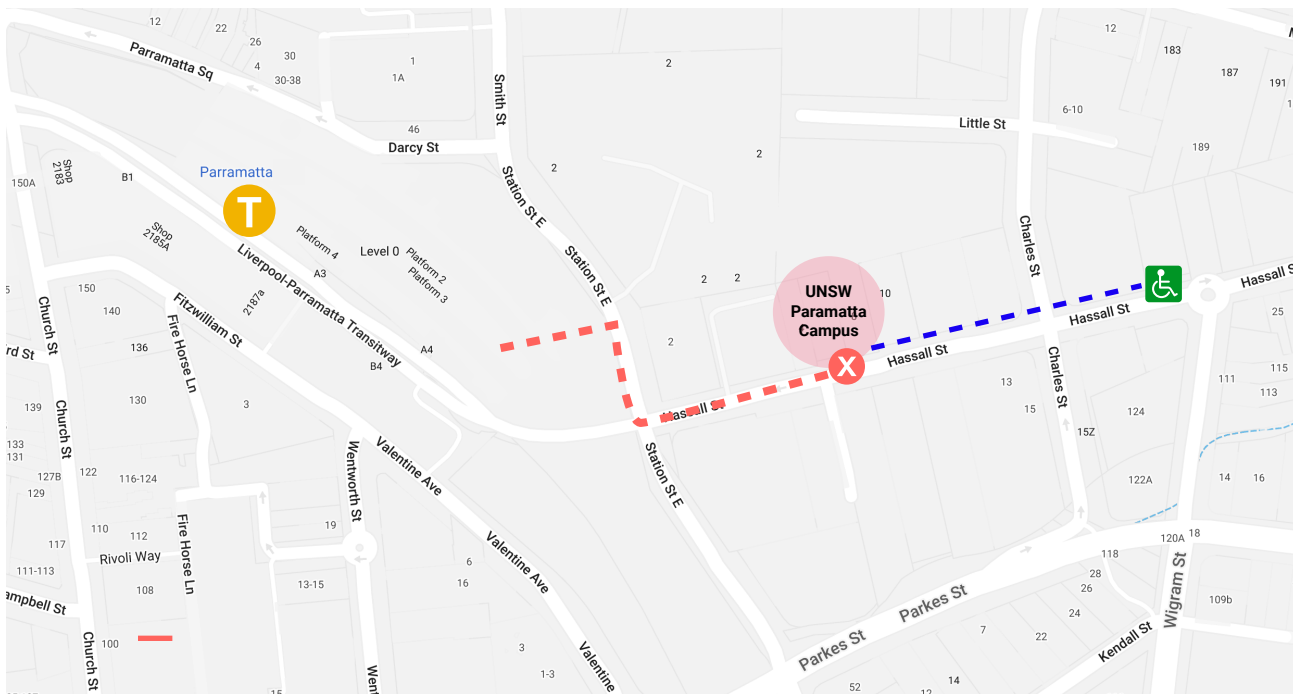

Level 5/ 6 Hassall Street Parramatta 2150

Drop off directly in front of the building.
Paid Parking (non UNSW) on Hassall Street.
Parramatta Station is a 2 minute walk away.

Legend

-  Closest Drop off spot
-  Walkway to venue
-  Walkway to venue
-  Accessible & Mobility Parking